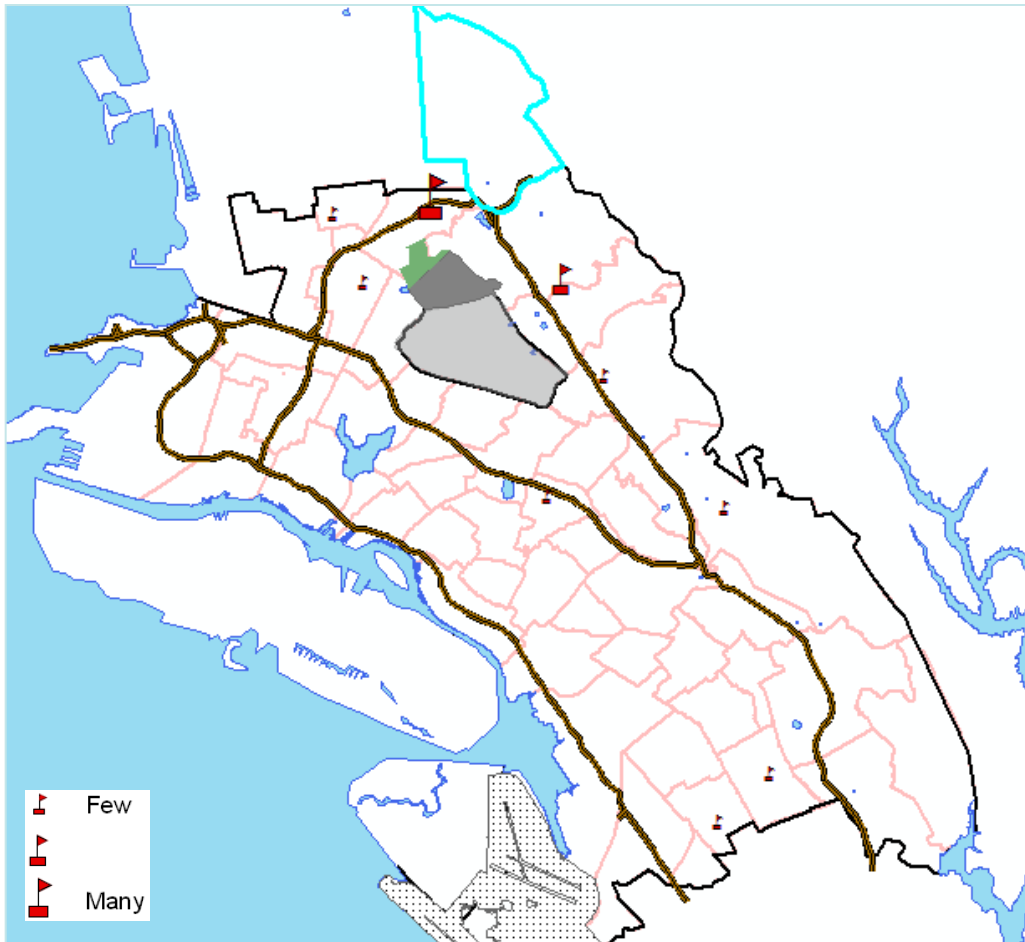

171: Henry J. Kaiser Elementary

All K-5 students living in neighborhood AND/OR going to this school: 290

57% of K-5 students who live in the neighborhood attend this school in the neighborhood

90% of K-5 students who attend this school don't live in the neighborhood

43% of K-5 students who live in the neighborhood don't attend this school

K-5 students live and go to school in neighborhood	27	57%
K-5 students live in and go to school outside neighborhood	20	43%
K-5 STUDENTS LIVING IN THIS NEIGHBORHOOD	47	
K-5 students not living in neighborhood going to this school	243	90%
K-5 STUDENTS ATTENDING THIS SCHOOL	270	
K-5 STUDENTS LIVING AND/OR GOING TO SCHOOL IN NEIGHBORHOOD	290	
K-5 students living within .25 mile of this school	3	
K-5 students living within .5 mile of this school	30	
K-5 students living within 1 mile of this school	381	

171: Henry J. Kaiser Elementary

K-5 students living in neighborhood going to schools outside neighborhood: 20

Where the students are going:

School	# Students
Carl Munck Elementary	1
Chabot Elementary	11
Emerson Elementary	1
Esperanza Elementary	1
Fruitvale Elementary	1
Joaquin Miller Elementary	1
Reach Academy	1
Sankofa	1
Thornhill Elementary	2
TOTAL	20