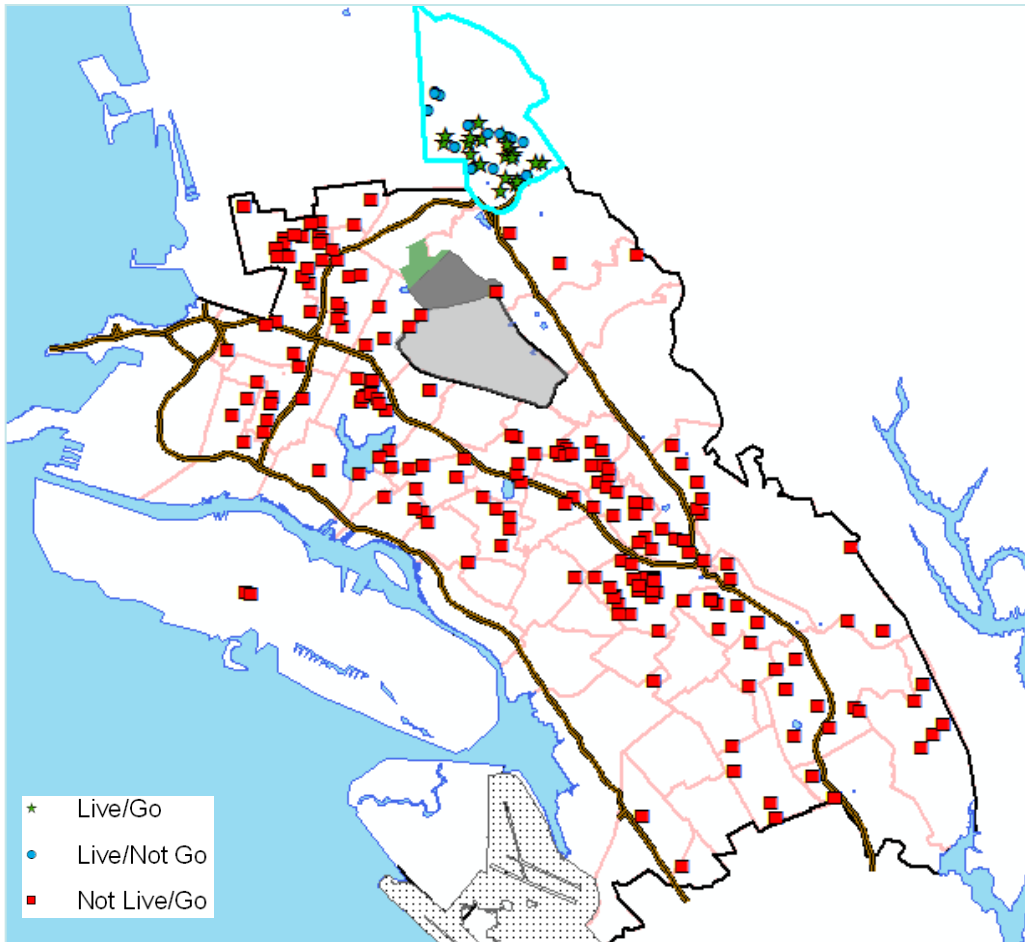

171: Henry J. Kaiser Elementary

All K-5 students living in neighborhood AND/OR going to this school: 290

57% of K-5 students who live in the neighborhood attend this school in the neighborhood

90% of K-5 students who attend this school don't live in the neighborhood

43% of K-5 students who live in the neighborhood don't attend this school

K-5 students live and go to school in neighborhood	27	57%
K-5 students live in and go to school outside neighborhood	20	43%
K-5 STUDENTS LIVING IN THIS NEIGHBORHOOD	47	
K-5 students not living in neighborhood going to this school	243	90%
K-5 STUDENTS ATTENDING THIS SCHOOL	270	
K-5 STUDENTS LIVING AND/OR GOING TO SCHOOL IN NEIGHBORHOOD	290	
K-5 students living within .25 mile of this school	3	
K-5 students living within .5 mile of this school	30	
K-5 students living within 1 mile of this school	381	

171: Henry J. Kaiser Elementary

K-5 students living in neighborhood going to schools outside neighborhood: 20

Where the students are going:

School	# Students
Carl Munck Elementary	1
Chabot Elementary	11
Emerson Elementary	1
Esperanza Elementary	1
Fruitvale Elementary	1
Joaquin Miller Elementary	1
Reach Academy	1
Sankofa	1
Thornhill Elementary	2
TOTAL	20

171: Henry J. Kaiser Elementary

K-5 students not living in neighborhood going to this school in neighborhood: 243

Where the students are coming from:

Attendance Area	#Students
Bella Vista	7
Brookfield	2
Burckhalter	17
Carl Munck	14
Cleveland	4
Emerson	8
Franklin	3
Fruitvale	2
Garfield	3
Glenview	6
Grass Valley	7
Hillcrest	1
Hoover	4
Howard	8
Jefferson	1
La Escuelita	1
Lafayette	7
Lakeview	14
Laurel	21
Lincoln	1
Lockwood	2
Manzanita	5
Marshall	6
Martin Luther King Jr	4
Maxwell Park International Academy	24
Montclair	1
Outside OUSD	10
Parker	3
Peralta	2
Piedmont Avenue	8
REACH Academy	6
Santa Fe	24
Sequoia	14
Sobrante Park	1
Thornhill	2
TOTAL	243