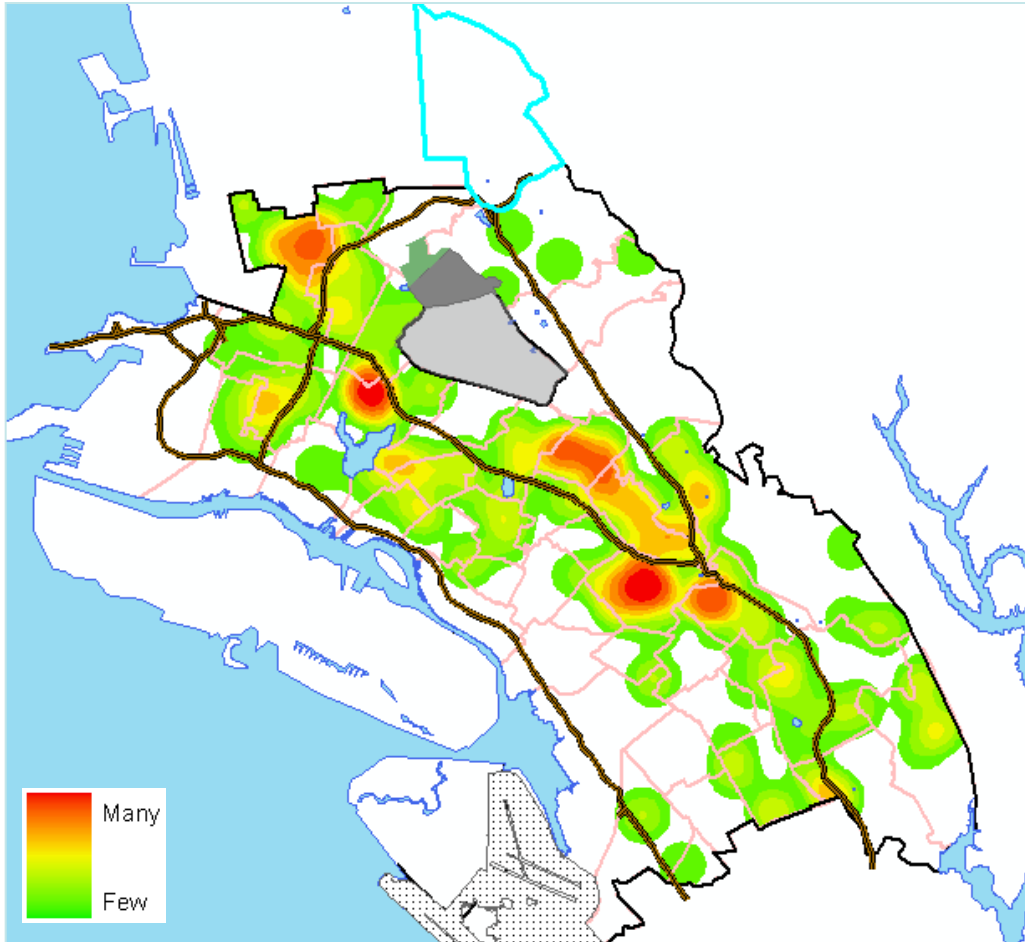

171: Henry J. Kaiser Elementary

All K-5 students living in neighborhood AND/OR going to this school: 290

57% of K-5 students who live in the neighborhood attend this school in the neighborhood

90% of K-5 students who attend this school don't live in the neighborhood

43% of K-5 students who live in the neighborhood don't attend this school

K-5 students live and go to school in neighborhood	27	57%
K-5 students live in and go to school outside neighborhood	20	43%
K-5 STUDENTS LIVING IN THIS NEIGHBORHOOD	47	
K-5 students not living in neighborhood going to this school	243	90%
K-5 STUDENTS ATTENDING THIS SCHOOL	270	
K-5 STUDENTS LIVING AND/OR GOING TO SCHOOL IN NEIGHBORHOOD	290	
K-5 students living within .25 mile of this school	3	
K-5 students living within .5 mile of this school	30	
K-5 students living within 1 mile of this school	381	

171: Henry J. Kaiser Elementary

K-5 students living in neighborhood going to schools outside neighborhood: 20

Where the students are going:

School	# Students
Carl Munck Elementary	1
Chabot Elementary	11
Emerson Elementary	1
Esperanza Elementary	1
Fruitvale Elementary	1
Joaquin Miller Elementary	1
Reach Academy	1
Sankofa	1
Thornhill Elementary	2
TOTAL	20

171: Henry J. Kaiser Elementary

K-5 students not living in neighborhood going to this school in neighborhood: 243

Where the students are coming from:

Attendance Area	#Students
Bella Vista	7
Brookfield	2
Burckhalter	17
Carl Munck	14
Cleveland	4
Emerson	8
Franklin	3
Fruitvale	2
Garfield	3
Glenview	6
Grass Valley	7
Hillcrest	1
Hoover	4
Howard	8
Jefferson	1
La Escuelita	1
Lafayette	7
Lakeview	14
Laurel	21
Lincoln	1
Lockwood	2
Manzanita	5
Marshall	6
Martin Luther King Jr	4
Maxwell Park International Academy	24
Montclair	1
Outside OUSD	10
Parker	3
Peralta	2
Piedmont Avenue	8
REACH Academy	6
Santa Fe	24
Sequoia	14
Sobrante Park	1
Thornhill	2
TOTAL	243